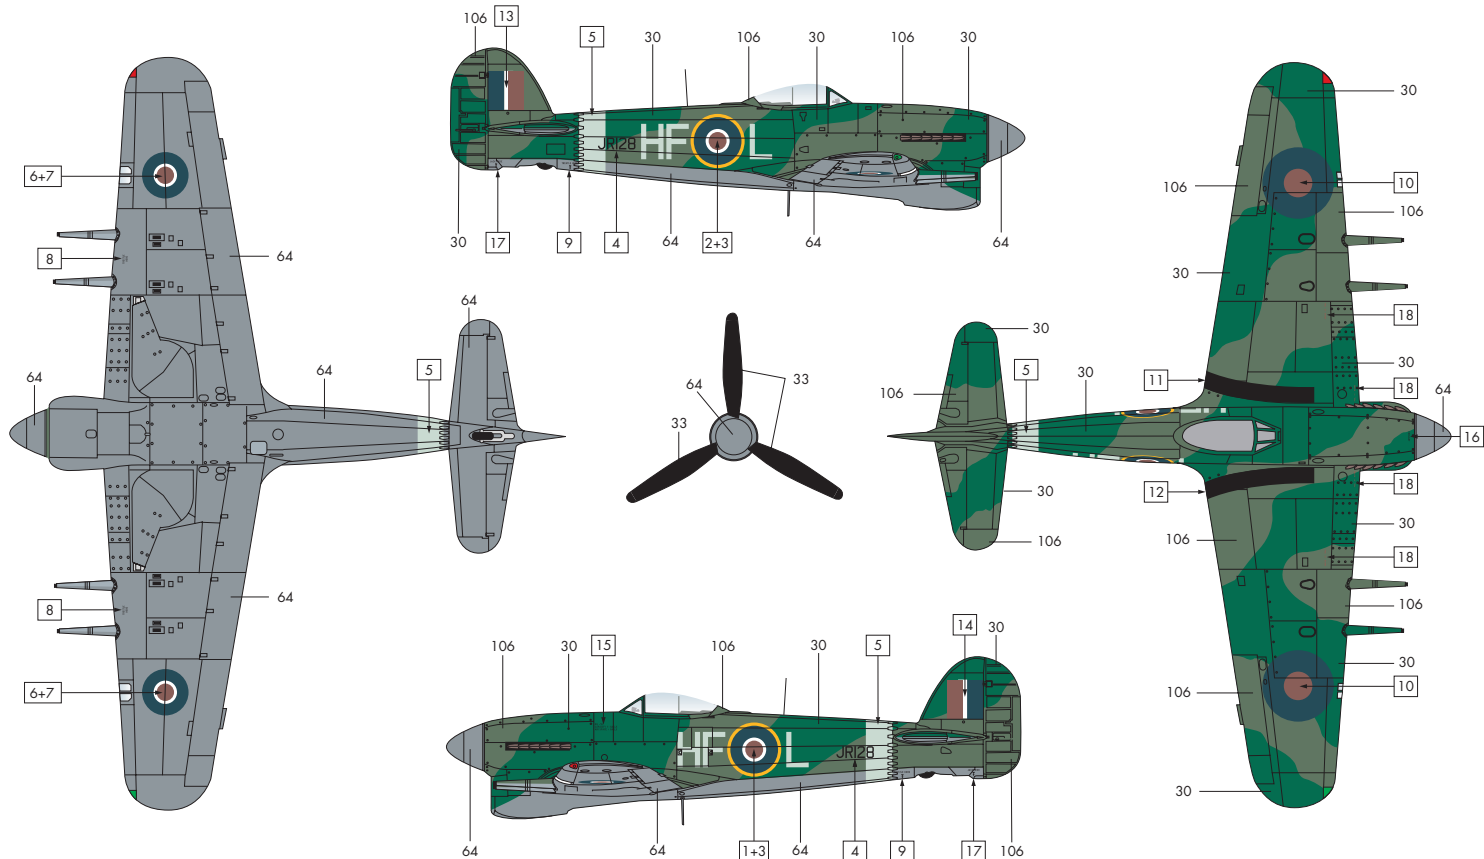

AMENDMENT SHEET

Please use this paint/decals guide in the place of the one shown on the back of the carton

PAINTING INSTRUCTIONS

Hawker Typhoon Ib
JR128, 'HF.L' of 183 Squadron, RAF, France 1944.